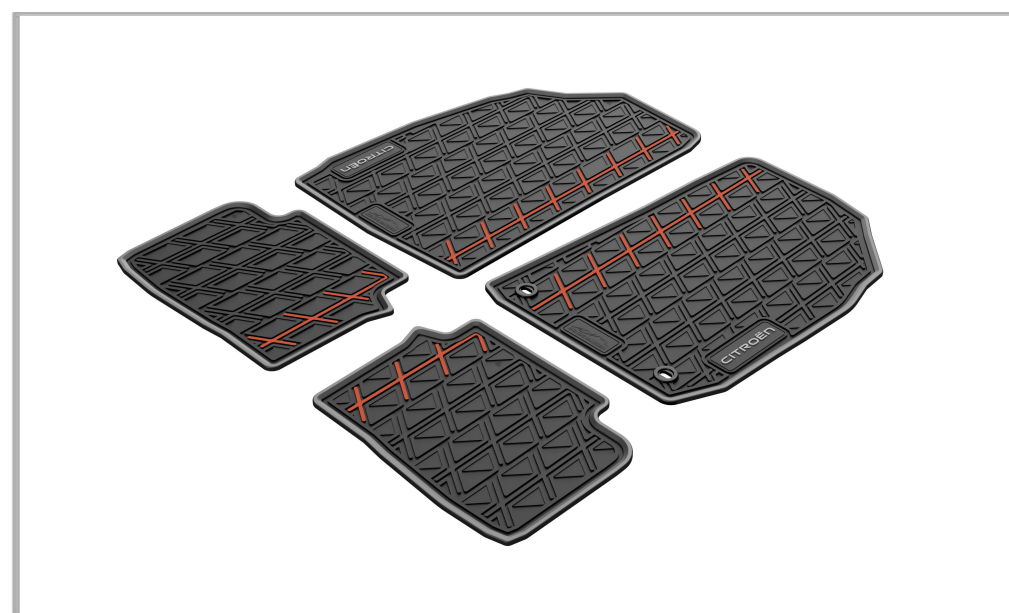

SPOILER

REAR SKID PLATE

MIRROR COVERS

BODY SIDE MOULDING WITH INSERT

TOUCH AROUND FRONT FOG LIGHT

Your vehicle reflects your aspiration, style and sense of fashion. Select your preferred accessories accordingly.

38.1 CM (15 INCH) OCTO ALLOY WHEEL

ALLOY WHEEL HUB CAP

PENTOS DUAL COLOUR WHEEL COVER

OTHER ACCESSORIES

CABIN FLOOR MAT

CABIN FLOOR MAT - ORANGE LINING

CABIN BOOT MAT

MUD FLAP